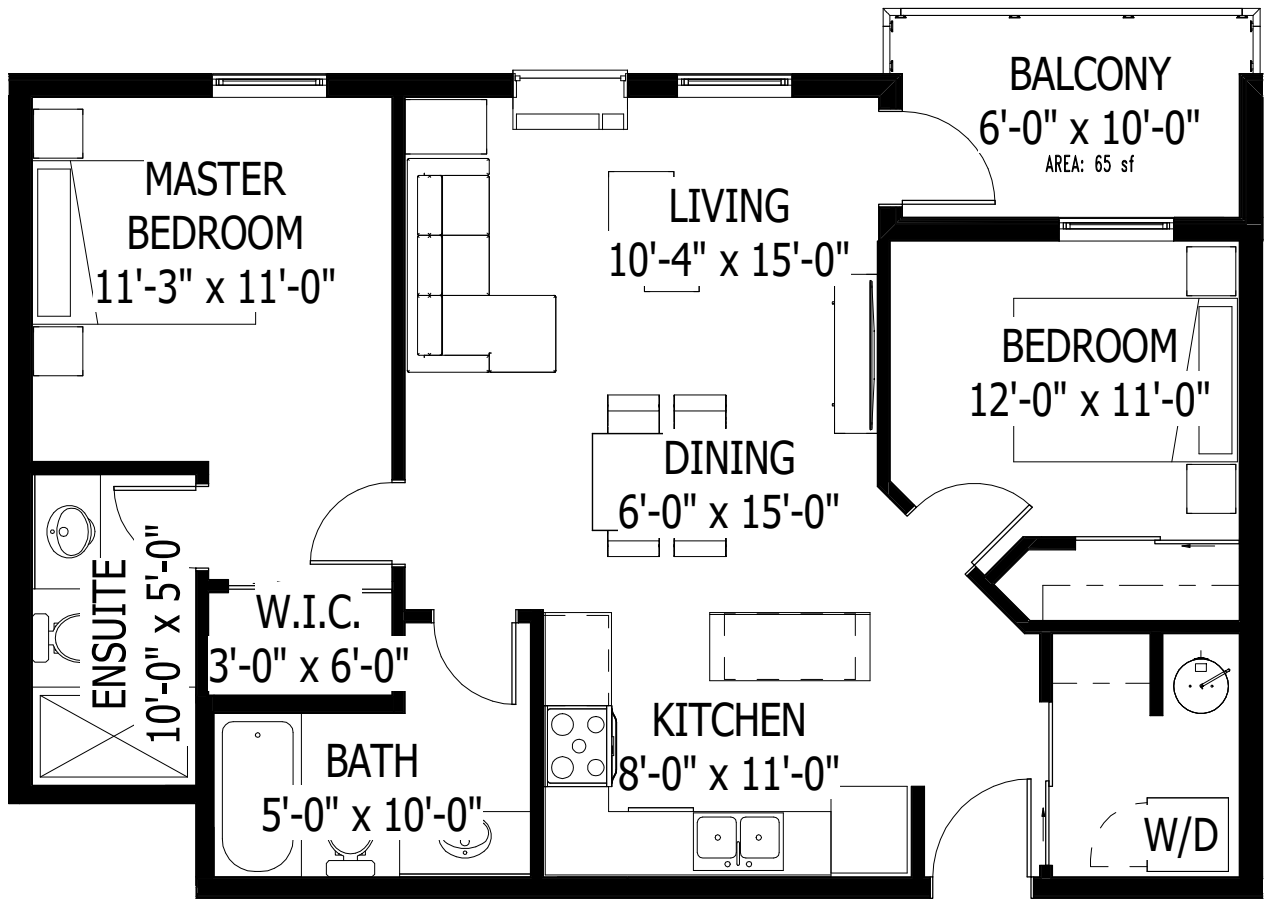

JMArchitecture Inc.

Architecture | Interior Design
Design the World as it Should be

TWO BEDROOM TYPE C2

AREA: 937 sf

SECOND TO FIFTH FLOORS

JMArchitecture Inc.

Architecture | Interior Design
 Design the World as it Should be

TWO BEDROOM TYPE C₃

AREA: 850 sf

SECOND TO FIFTH FLOORS

JMArchitecture Inc.

Architecture | Interior Design
Design the World as it Should be

TWO BEDROOM TYPE E1

AREA: 872 sf

SECOND TO FIFTH FLOORS

JMArchitecture Inc.

Architecture | Interior Design
Design the World as it Should be

TWO BEDROOM TYPE E2

AREA: 887 sf

SECOND, THIRD & FOURTH FLOORS ONLY

JMArchitecture Inc.

Architecture | Interior Design
Design the World as it Should be