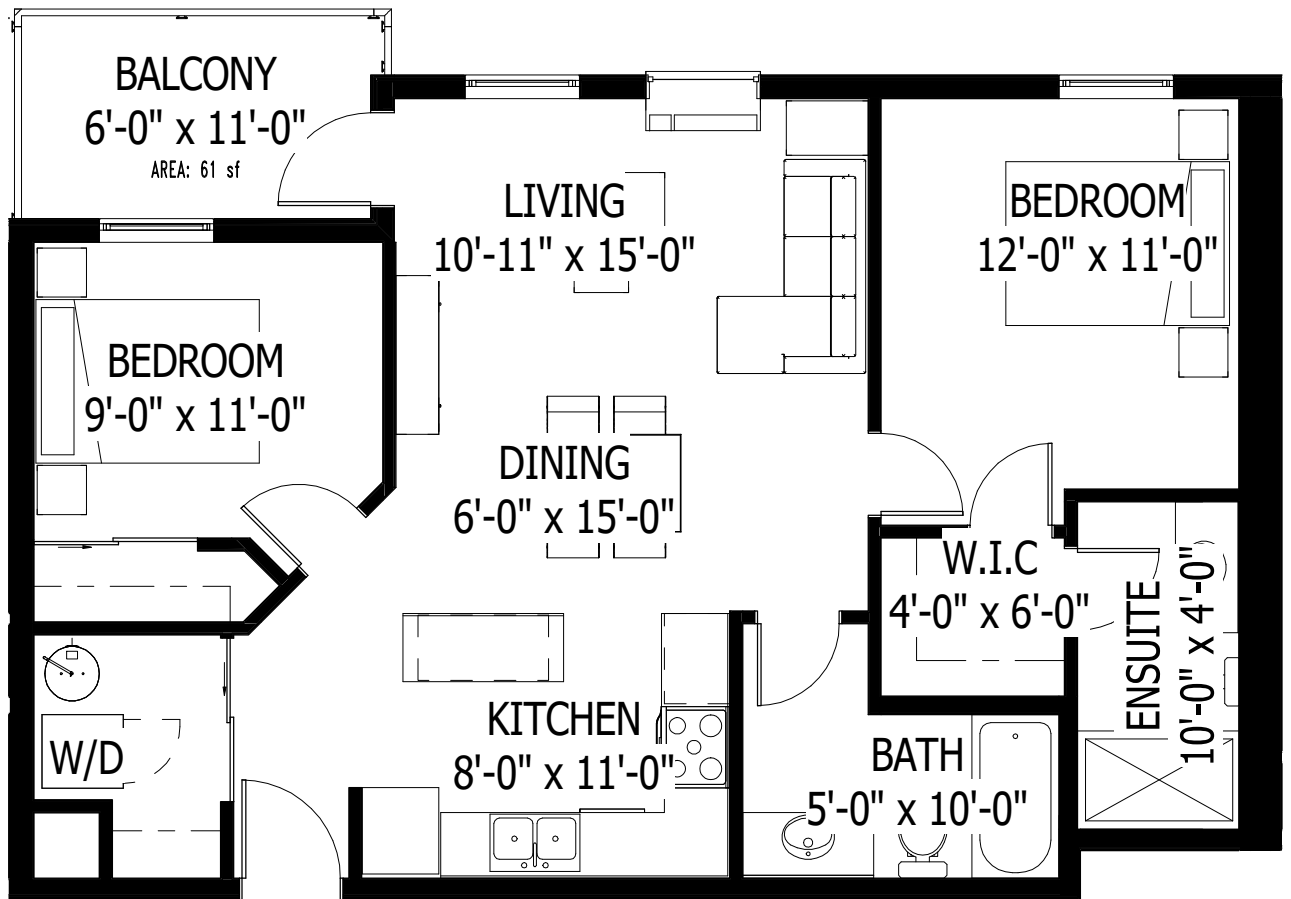

JMArchitecture Inc.

Architecture | Interior Design
Design the World as it Should be

TWO BEDROOM TYPE C2

AREA: 937 sf

SECOND TO FIFTH FLOORS

JMArchitecture Inc.

Architecture | Interior Design
 Design the World as it Should be

TWO BEDROOM TYPE C₃

AREA: 850 sf

SECOND TO FIFTH FLOORS

JMArchitecture Inc.

Architecture | Interior Design
Design the World as it Should be

TWO BEDROOM TYPE E1

AREA: 872 sf

SECOND TO FIFTH FLOORS

JMArchitecture Inc.

Architecture | Interior Design
Design the World as it Should be

TWO BEDROOM TYPE E2

AREA: 887 sf

SECOND, THIRD & FOURTH FLOORS ONLY

JMArchitecture Inc.

Architecture | Interior Design
Design the World as it Should be