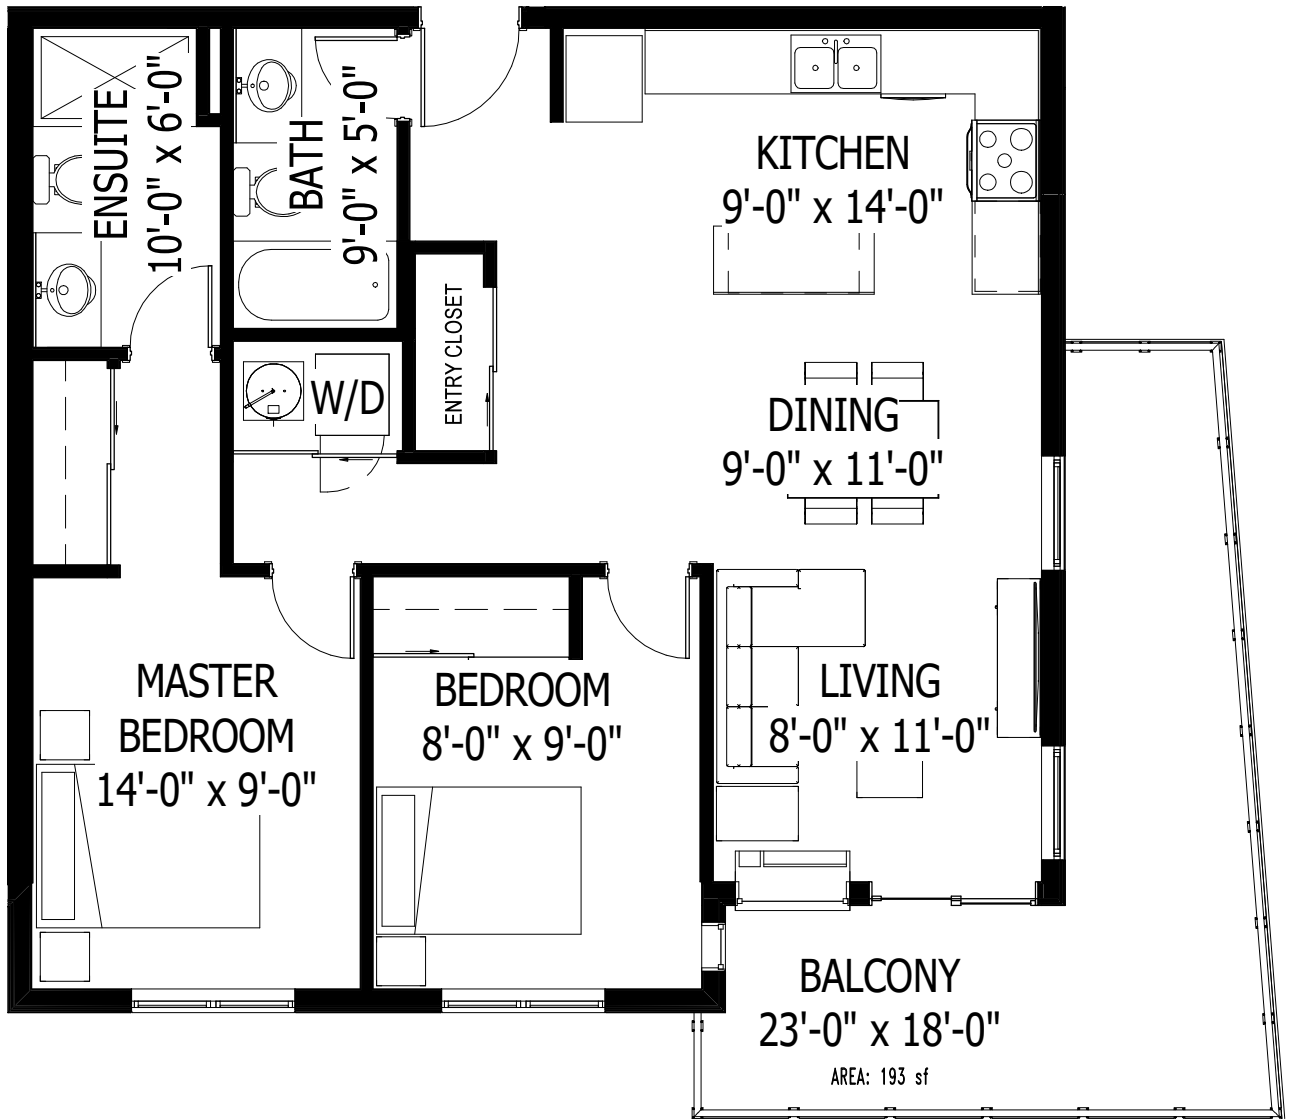

TWO BEDROOM TYPE A

AREA: 855 sf

SECOND TO FIFTH FLOORS

JMArchitecture Inc.

Architecture | Interior Design
Design the World as it Should be

TWO BEDROOM TYPE C1

AREA: 917 sf

SECOND TO FIFTH FLOORS

JMArchitecture Inc.

Architecture | Interior Design
Design the World as it Should be

TWO BEDROOM TYPE C2

AREA: 937 sf

SECOND TO FIFTH FLOORS

JMArchitecture Inc.

Architecture | Interior Design
 Design the World as it Should be

TWO BEDROOM TYPE C₃

AREA: 850 sf

SECOND TO FIFTH FLOORS

JMArchitecture Inc.

Architecture | Interior Design
Design the World as it Should be

TWO BEDROOM TYPE E1

AREA: 872 sf

SECOND TO FIFTH FLOORS