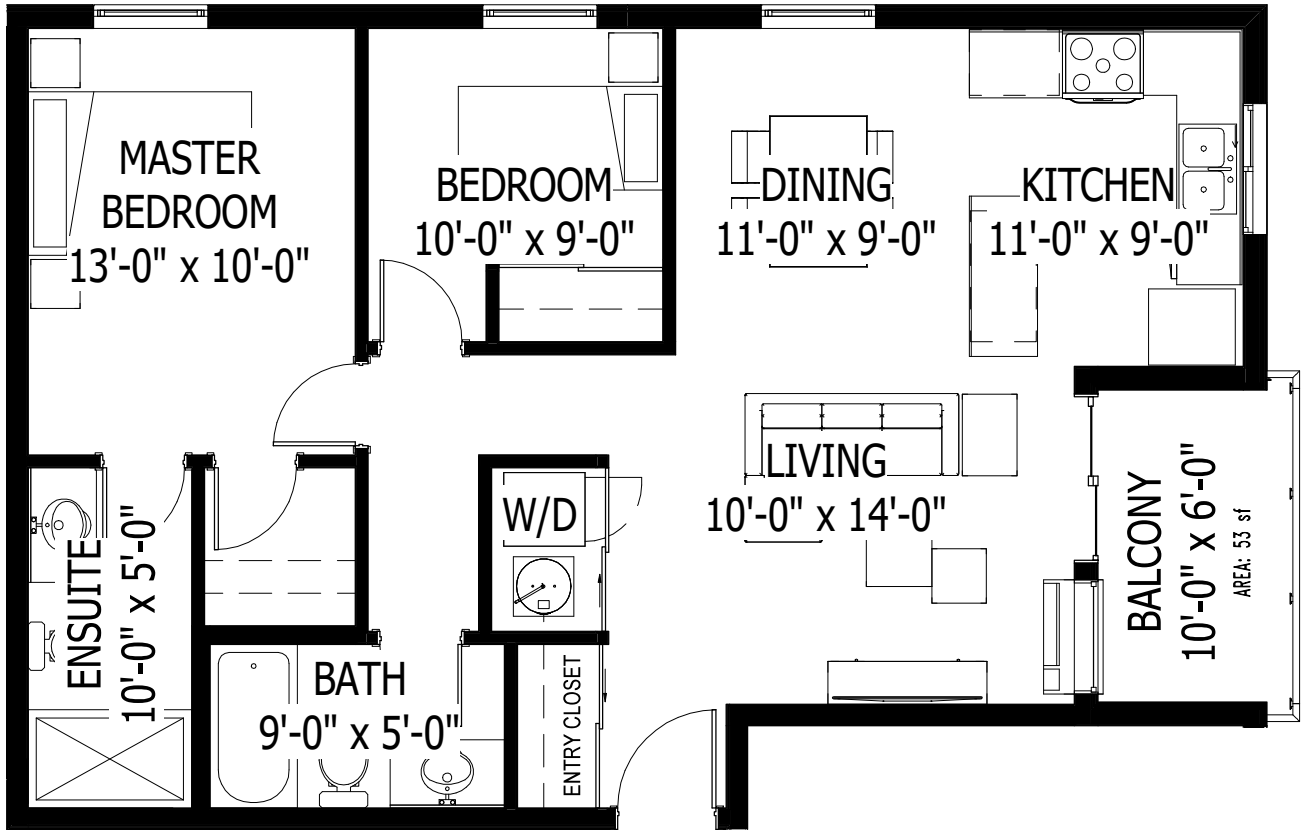

TWO BEDROOM TYPE A

AREA: 855 sf

SECOND TO FIFTH FLOORS

JMArchitecture Inc.

Architecture | Interior Design
Design the World as it Should be

TWO BEDROOM TYPE C1

AREA: 917 sf

SECOND TO FIFTH FLOORS

JMArchitecture Inc.

Architecture | Interior Design
Design the World as it Should be

TWO BEDROOM TYPE C2

AREA: 937 sf

SECOND TO FIFTH FLOORS

JMArchitecture Inc.

Architecture | Interior Design
 Design the World as it Should be

TWO BEDROOM TYPE C₃

AREA: 850 sf

SECOND TO FIFTH FLOORS

JMArchitecture Inc.

Architecture | Interior Design
Design the World as it Should be

TWO BEDROOM TYPE E1

AREA: 872 sf

SECOND TO FIFTH FLOORS

JMArchitecture Inc.

Architecture | Interior Design
Design the World as it Should be

TWO BEDROOM TYPE E2

AREA: 887 sf

SECOND, THIRD & FOURTH FLOORS ONLY

JMArchitecture Inc.

Architecture | Interior Design
Design the World as it Should be